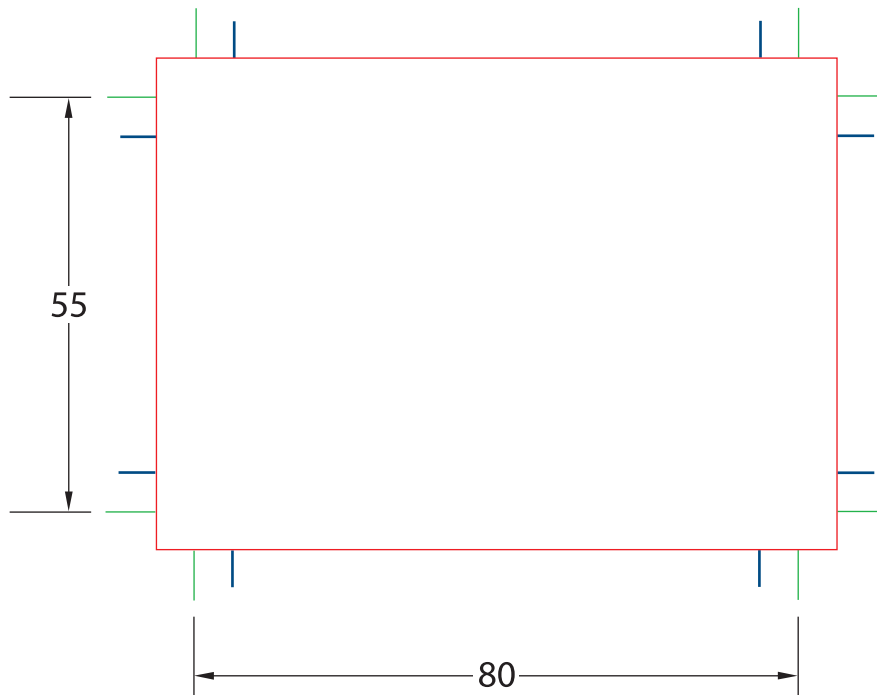

> Business Card Template

Finished Size > 80 x 55mm

> Template Index

Bleed Area

Use the bleed area if you want your artwork to extend to the border. The bleed area adds 5mm to each side, which will be trimmed during the cutting process.

Cutline

Area where your crop marks are set, which is equal to the final, trimmed dimensions of your order.

Safety

Area where information such as type (text) should be within to prevent accidental cropping. The safety area is 5mm inside the cutline.