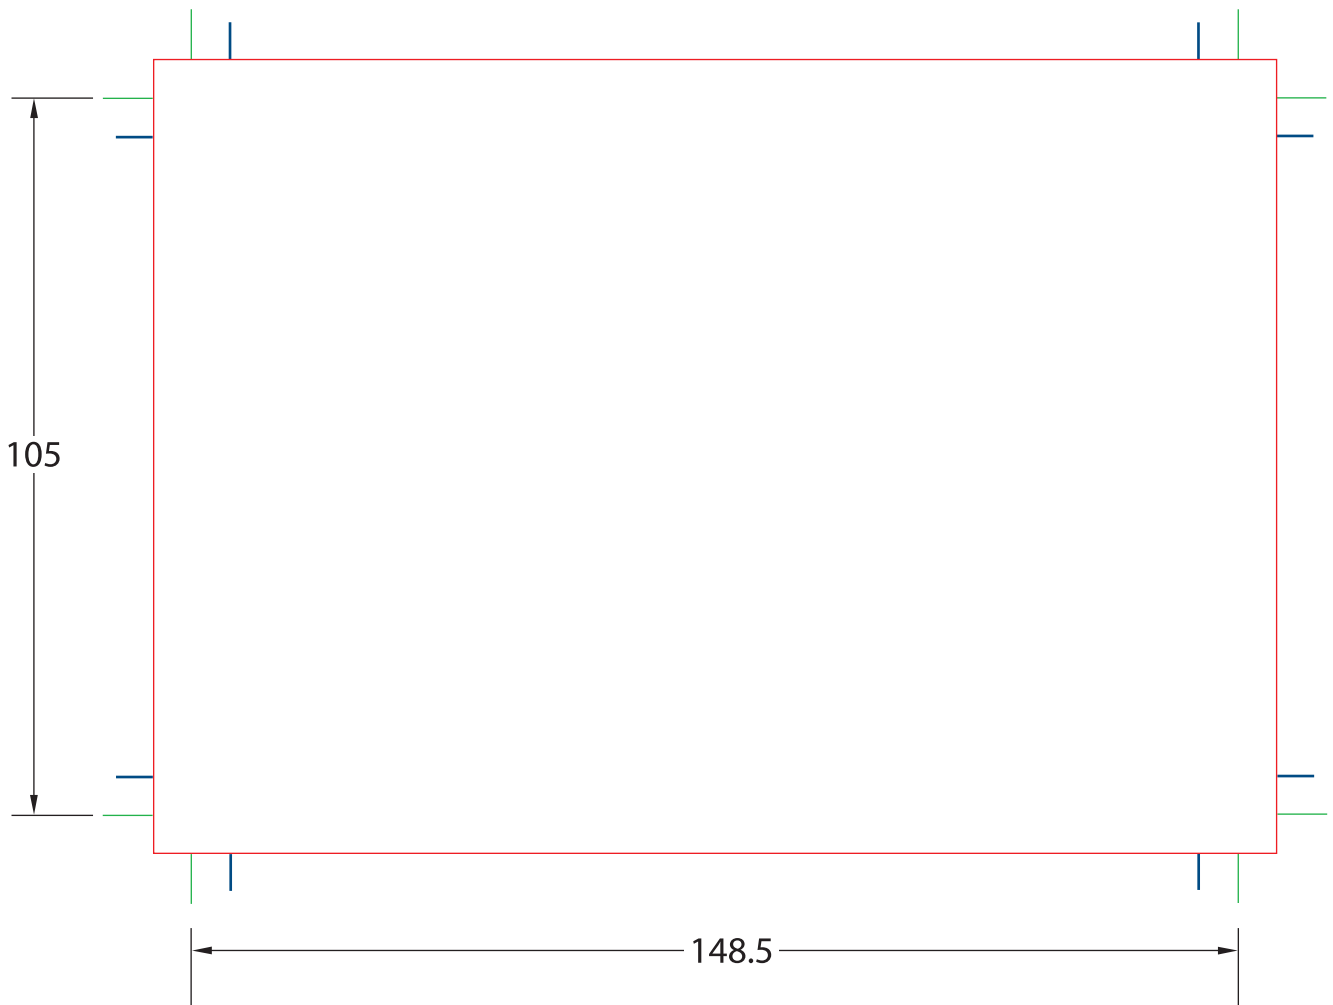

> A6 Gift Voucher

Finished Size > 105 x 148.5mm

> Template Index

Bleed Area

Use the bleed area if you want your artwork to extend to the border. The bleed area adds 5mm to each side, which will be trimmed during the cutting process.

Cutline

Area where your crop marks are set, which is equal to the final, trimmed dimensions of your order.

Safety

Area where information such as type (text) should be within to prevent accidental cropping. The safety area is 5mm inside the cutline.