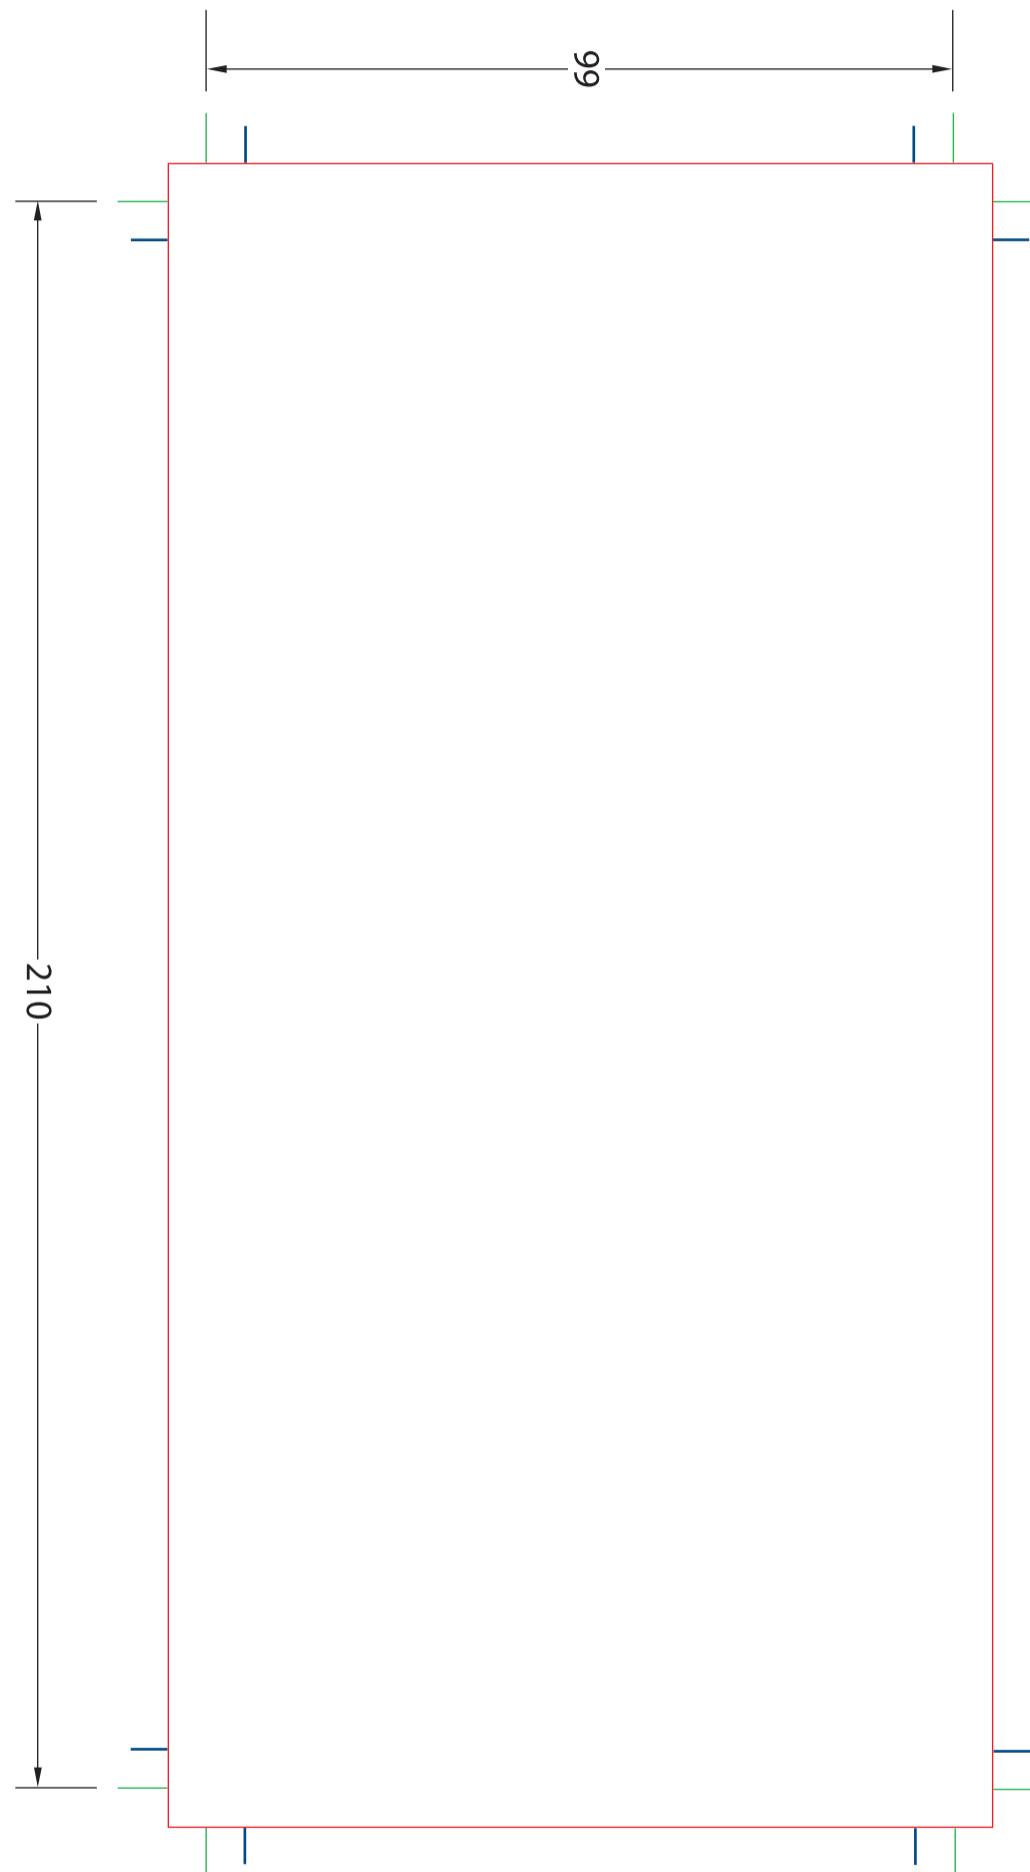

## > DL Docket Book

Finished Size > 99 x 210mm

#### **Bleed Area**

Use the bleed area if you want your artwork to extend to the border. The bleed area adds 5mm to each side, which will be trimmed during the cutting process.

#### **Cutline**

Area where your crop marks are set, which is equal to the final, trimmed dimensions of your order.

#### **Safety**

Area where information such as type (text) should be within to prevent accidental cropping. The safety area is 5mm inside the cutline.