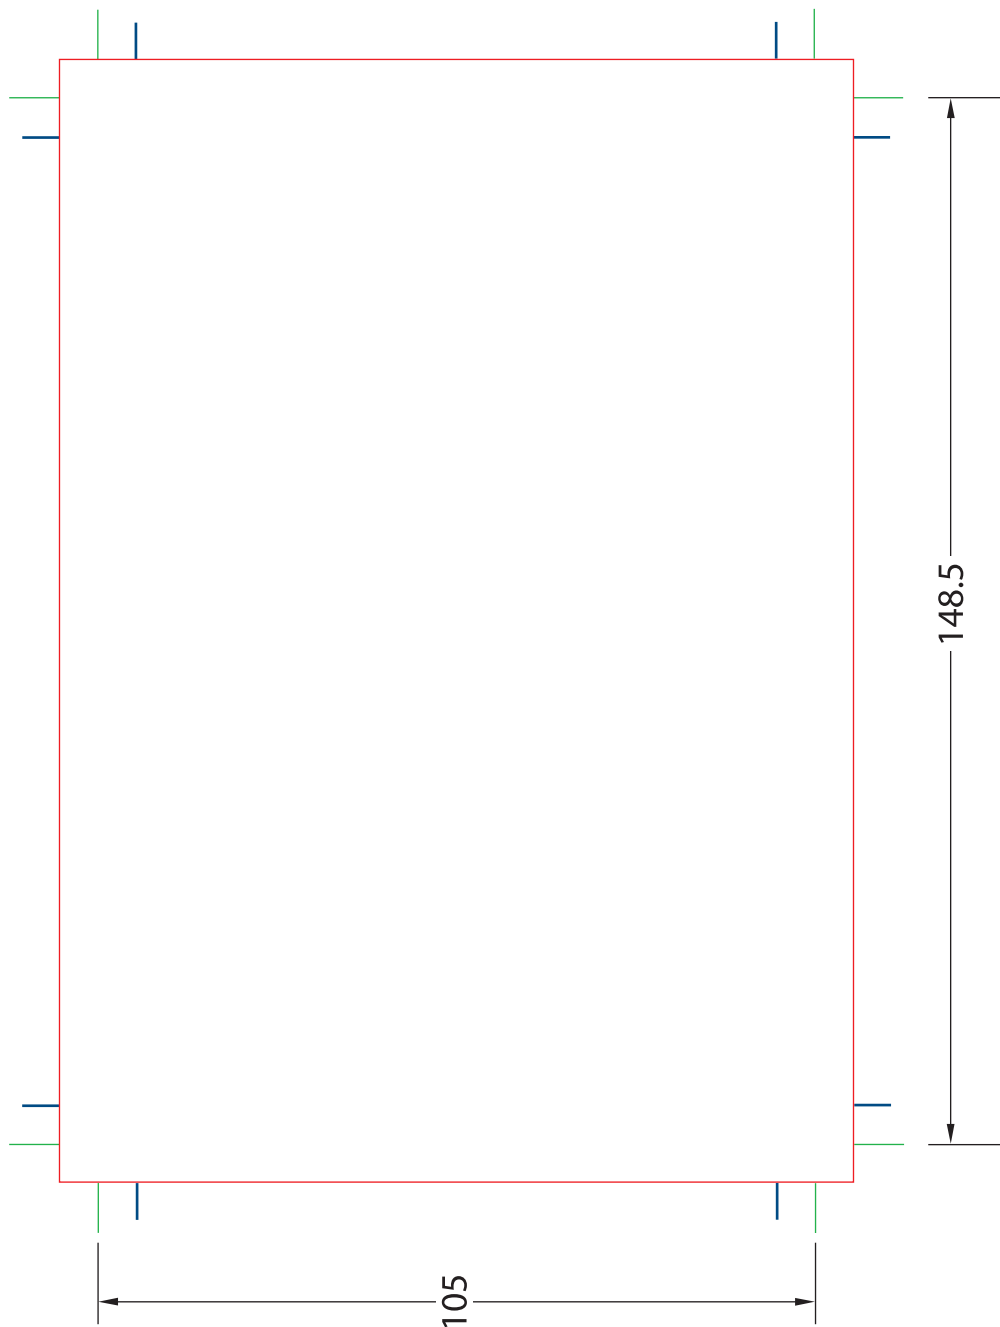

> A6 Docket Book

Finished Size > 105 x 148.5mm

> Template Index

Bleed Area

Use the bleed area if you want your artwork to extend to the border. The bleed area adds 5mm to each side, which will be trimmed during the cutting process.

Cutline

Area where your crop marks are set, which is equal to the final, trimmed dimensions of your order.

Safety

Area where information such as type (text) should be within to prevent accidental cropping. The safety area is 5mm inside the cutline.