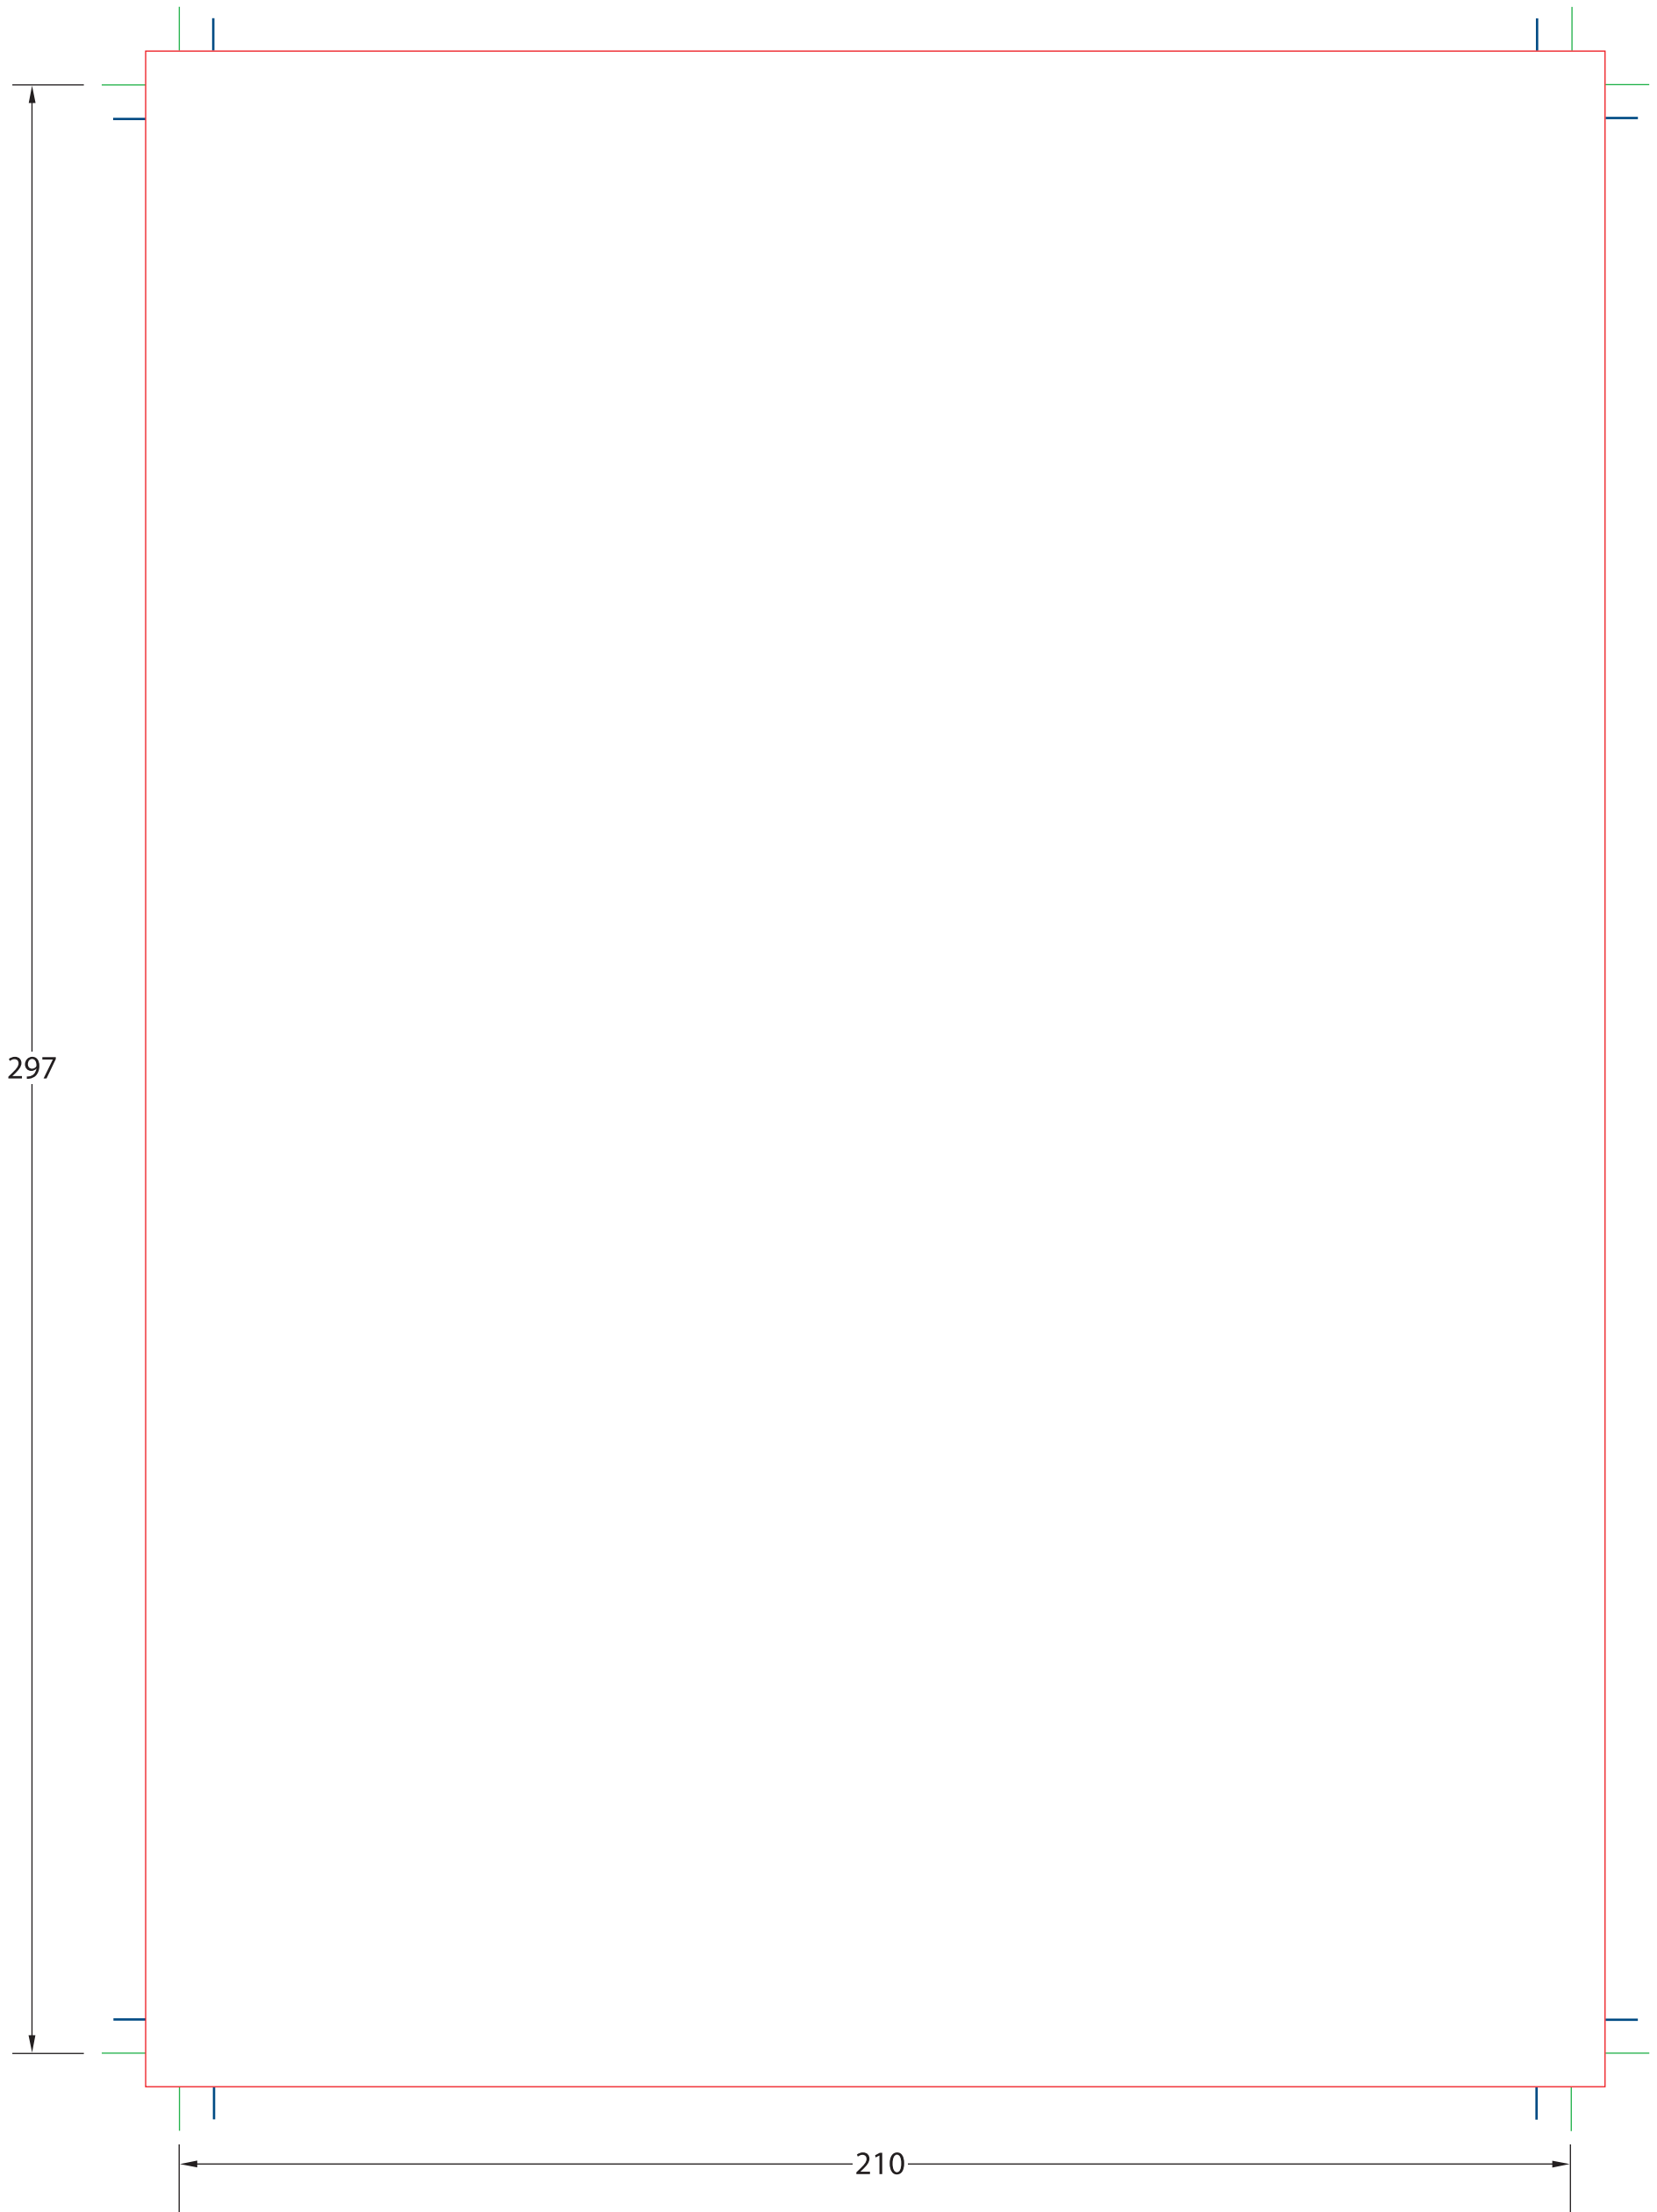

## > A4 Poster

Finished Size > 210 x 297mm

#### **Bleed Area**

Use the bleed area if you want your artwork to extend to the border. The bleed area adds 5mm to each side, which will be trimmed during the cutting process.

#### **Cutline**

Area where your crop marks are set, which is equal to the final, trimmed dimensions of your order.

#### **Safety**

Area where information such as type (text) should be within to prevent accidental cropping. The safety area is 5mm inside the cutline.