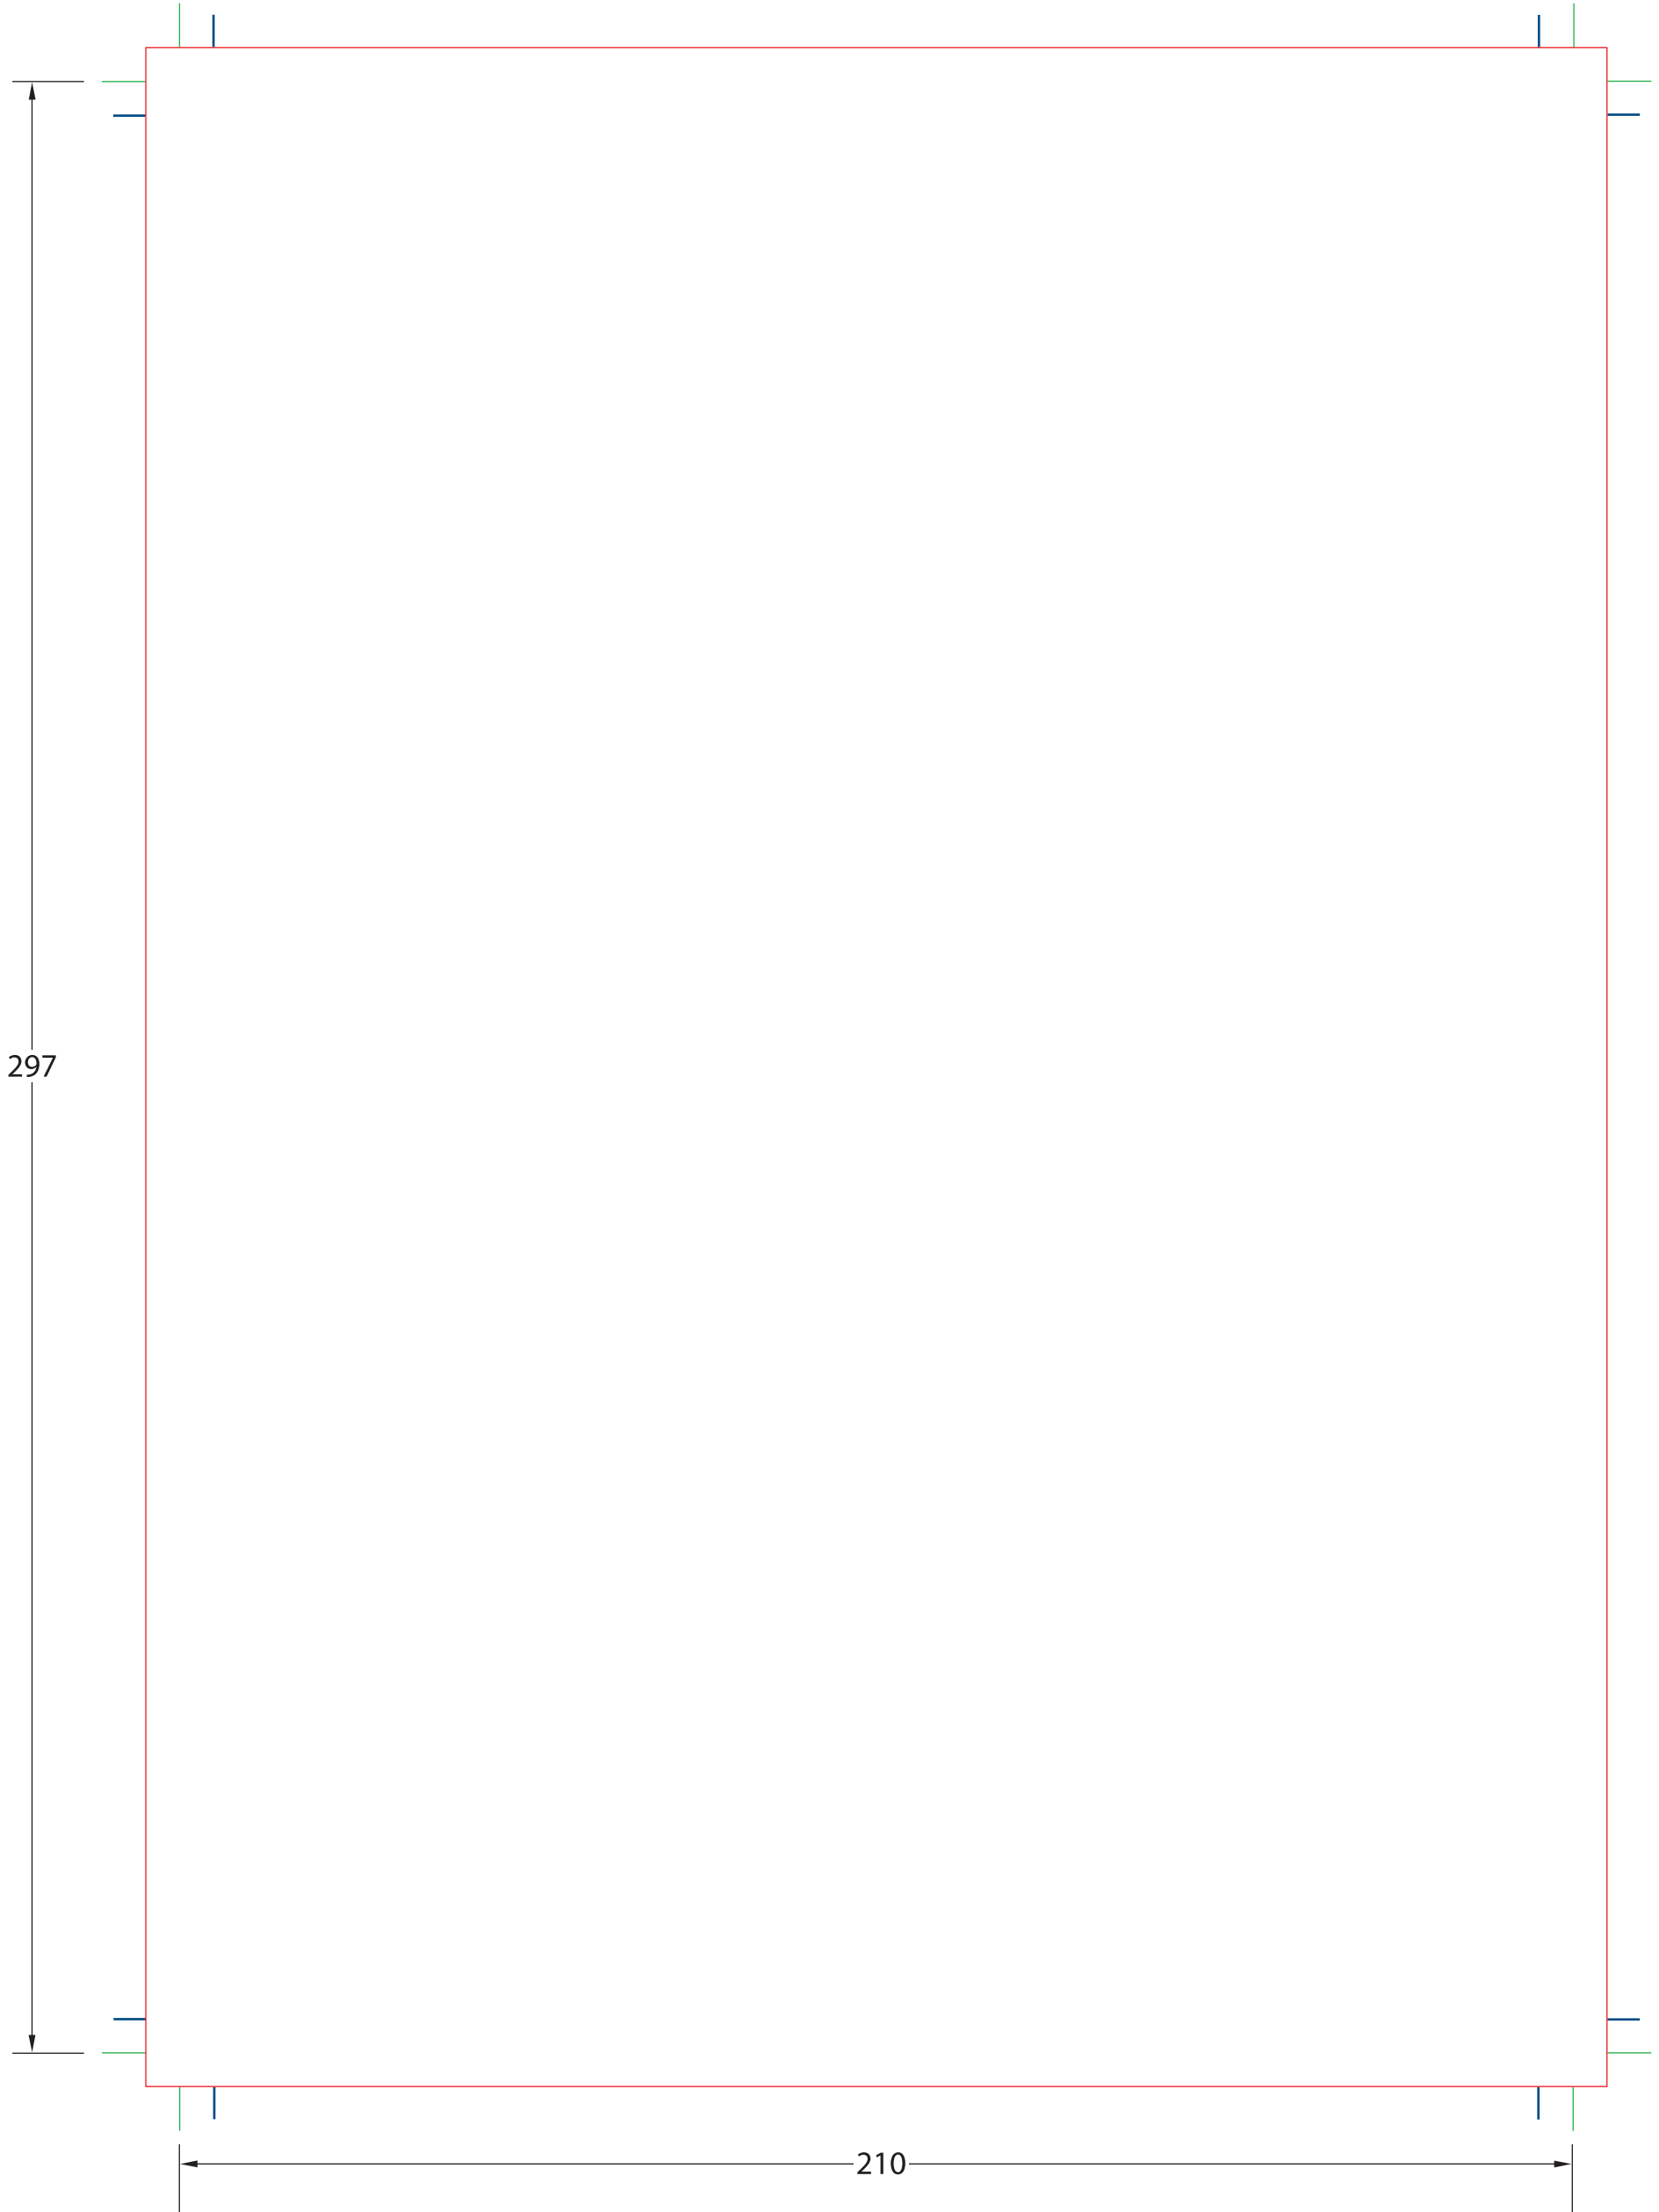

> A4 Flyer / Poster

Finished Size > 210 x 297mm

> Template Index

Bleed Area

Use the bleed area if you want your artwork to extend to the border. The bleed area adds 5mm to each side, which will be trimmed during the cutting process.

Cutline

Area where your crop marks are set, which is equal to the final, trimmed dimensions of your order.

Safety

Area where information such as type (text) should be within to prevent accidental cropping. The safety area is 5mm inside the cutline.